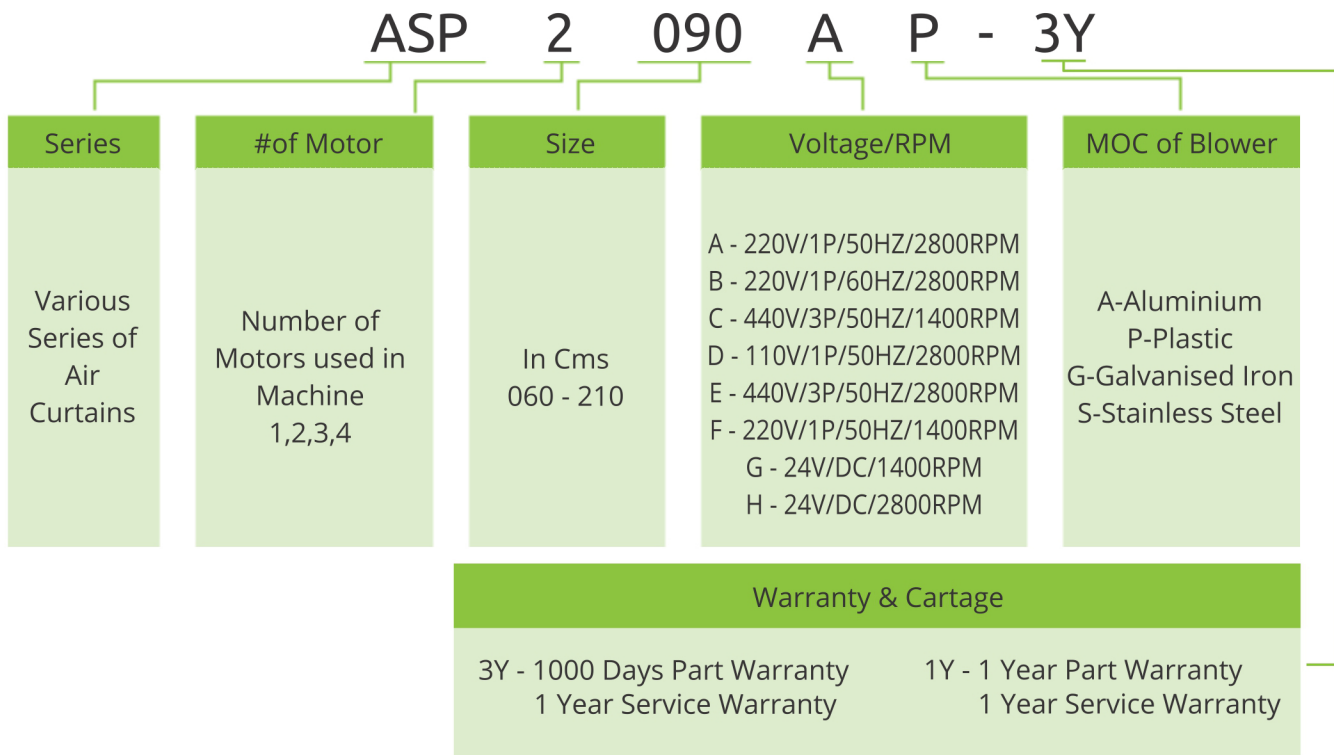

PRICE LIST 2022

Mitzvah has plethora of models and prices to suit any of your needs. We have different models based on :

- a) Blower Size
- b) RPM
- c) Material of Construction

You can choose any package as per your need and requirement.

When reading a model first 3 alphabets denotes the series, based on the factors mentioned above and the last 2 alphabets after the hyphen (-) denotes the model based on the following parameters -

- a) Extended Warranty
- b) Cartage

How to read model of Air Curtain