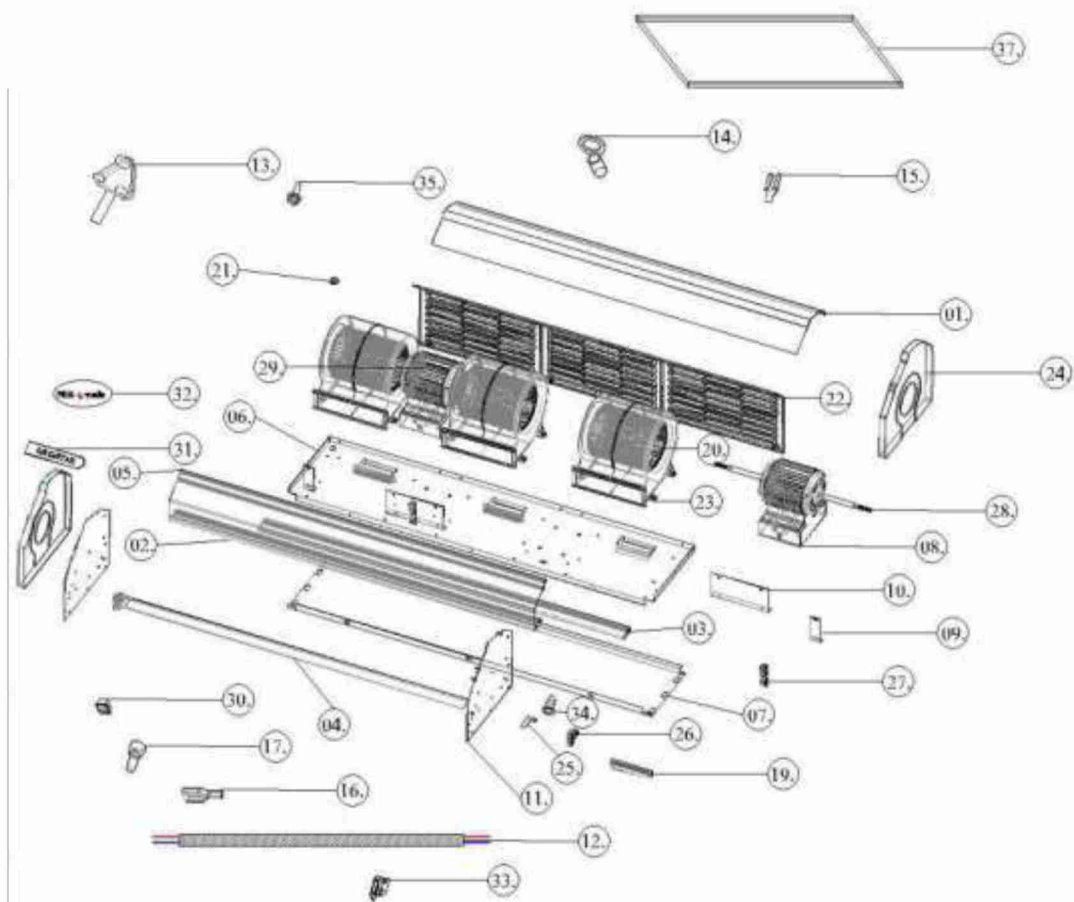

Note :

- # Machines are number of machines which can be serviced or repaired
- Online support and assistance is available FREE of charge

mitzvah
air curtains

PRICE LIST for Parts

S.No.	Description	Qty.	Material
1.	Top	01	AL
2.	Remote Panel	01	AL
3.	Blower Support	02	AL
4.	Nozzle Diverter	02	AL
5.	Center	02	AL
6.	Main Plate	06	MS / SS
7.	Back Plate	02	MS / SS
8.	Motor Stand	01	MS
9.	Gap Filler 25mm L/R	01	MS
10.	Gap Filler 105mm	01	MS
11.	Installation Board L/R	01	MS
12.	Internal Lead wire	01	Elect.
13.	Power Source	01	Elect.
14.	Round Thimble	01	Elect.
15.	Thimble	04	Elect.
16.	Thimble Cap	04	Elect.
17.	Tie Caps	10	Plastic
18.	Tie Threads	10	Plastic